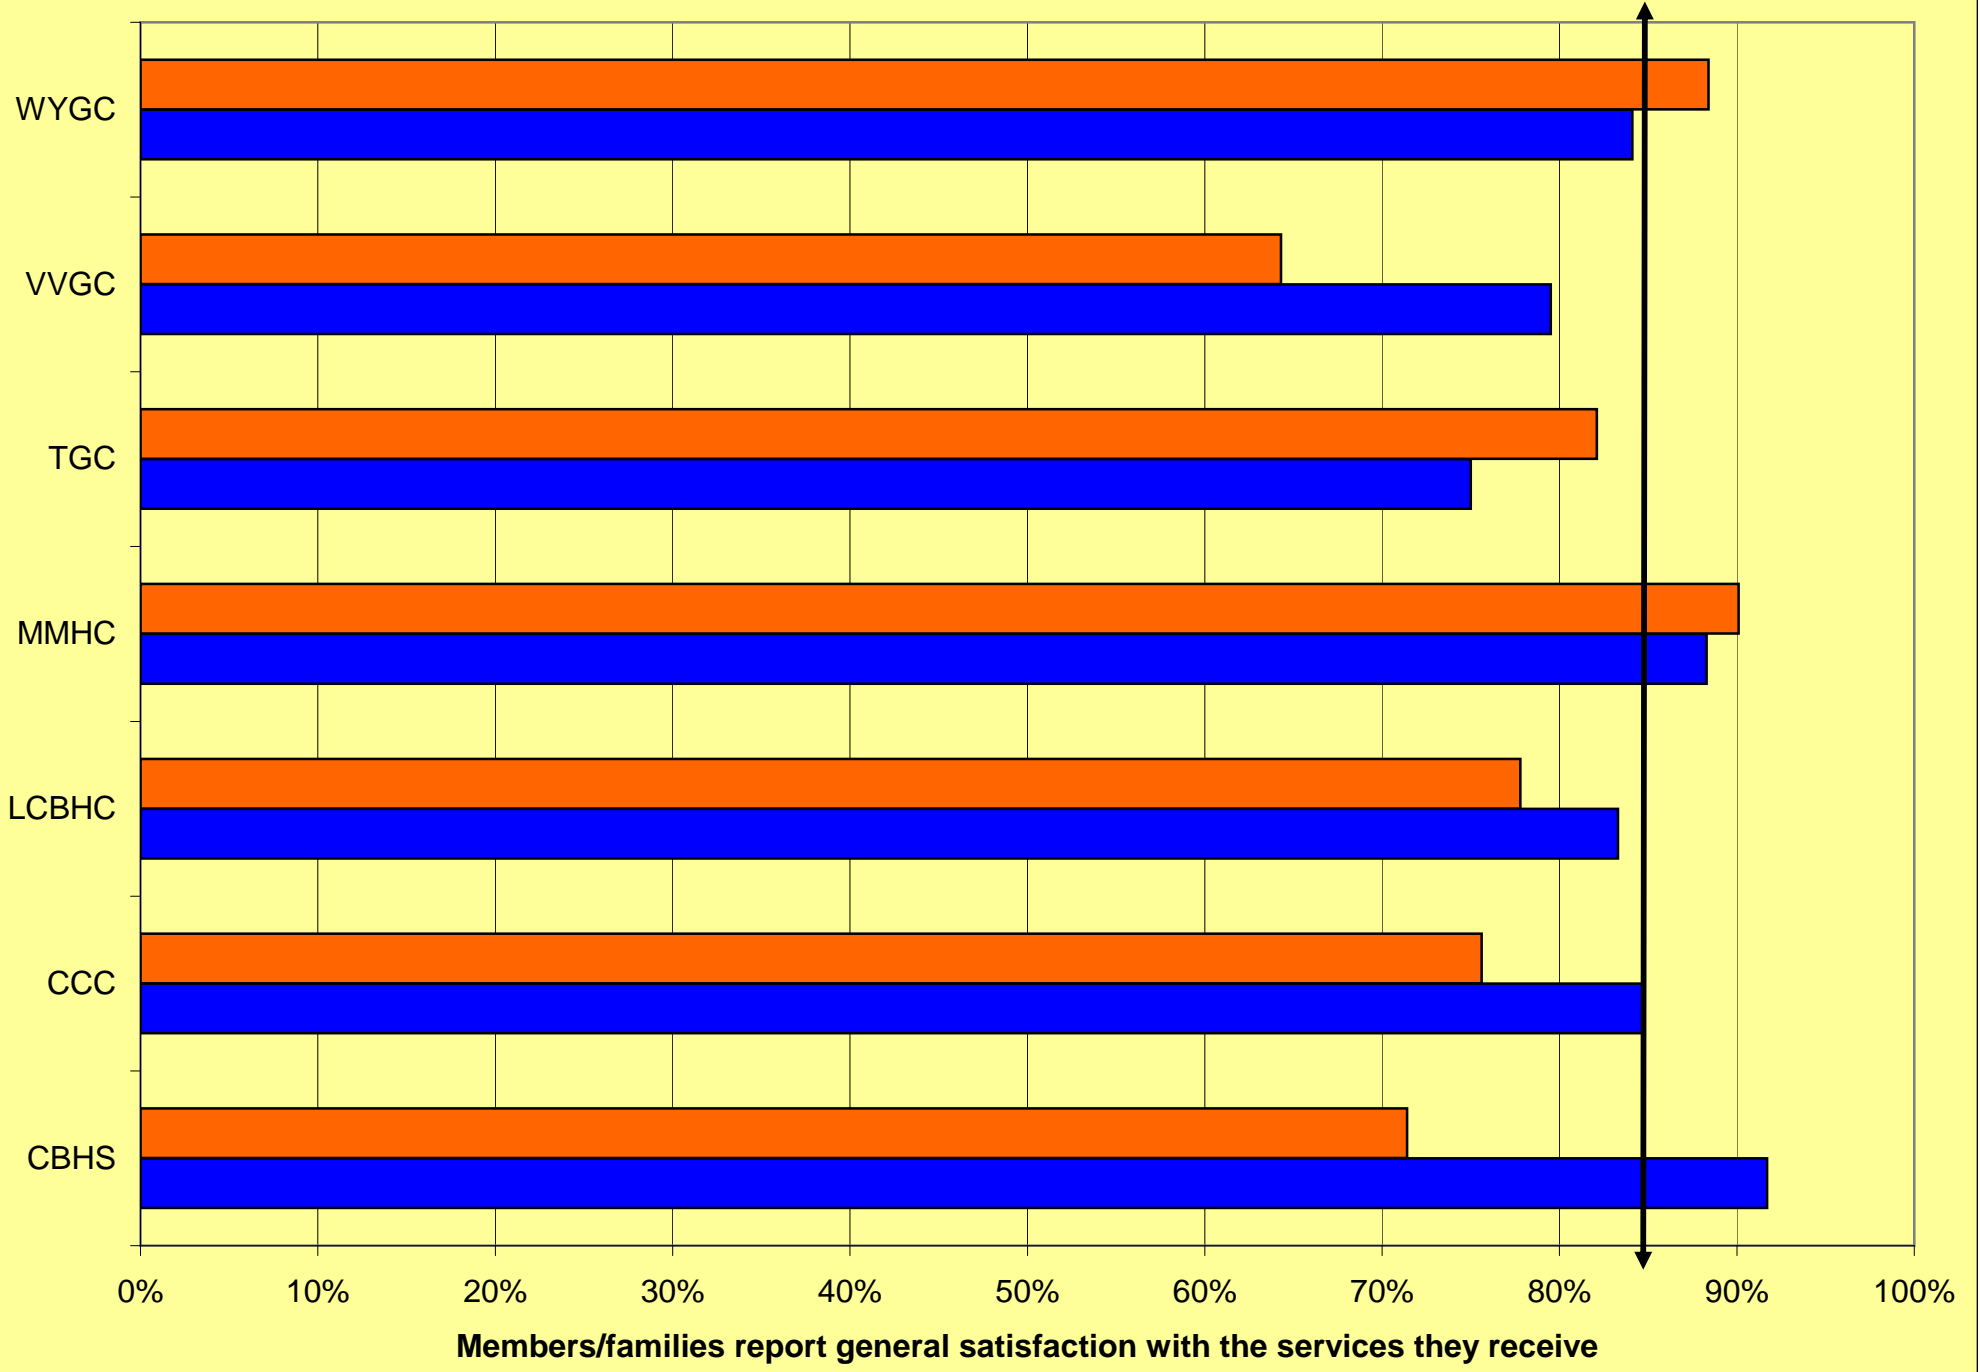

2009 Consumer Satisfaction Survey - General Satisfaction

■ Adult ■ Child

Minimum Performance Standard = 85%